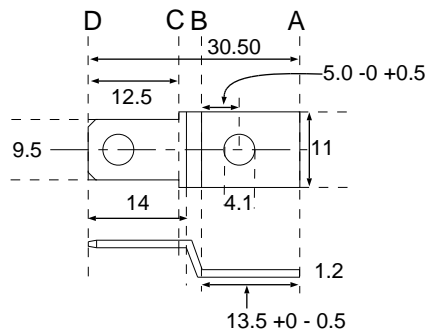

"We're in Control"

Crank depth 4 mm

Both holes 4.1 mm

## 9.5mm Quick Connect Tab

**Confidential.**

Do not disclose to  
any unauthorised person.